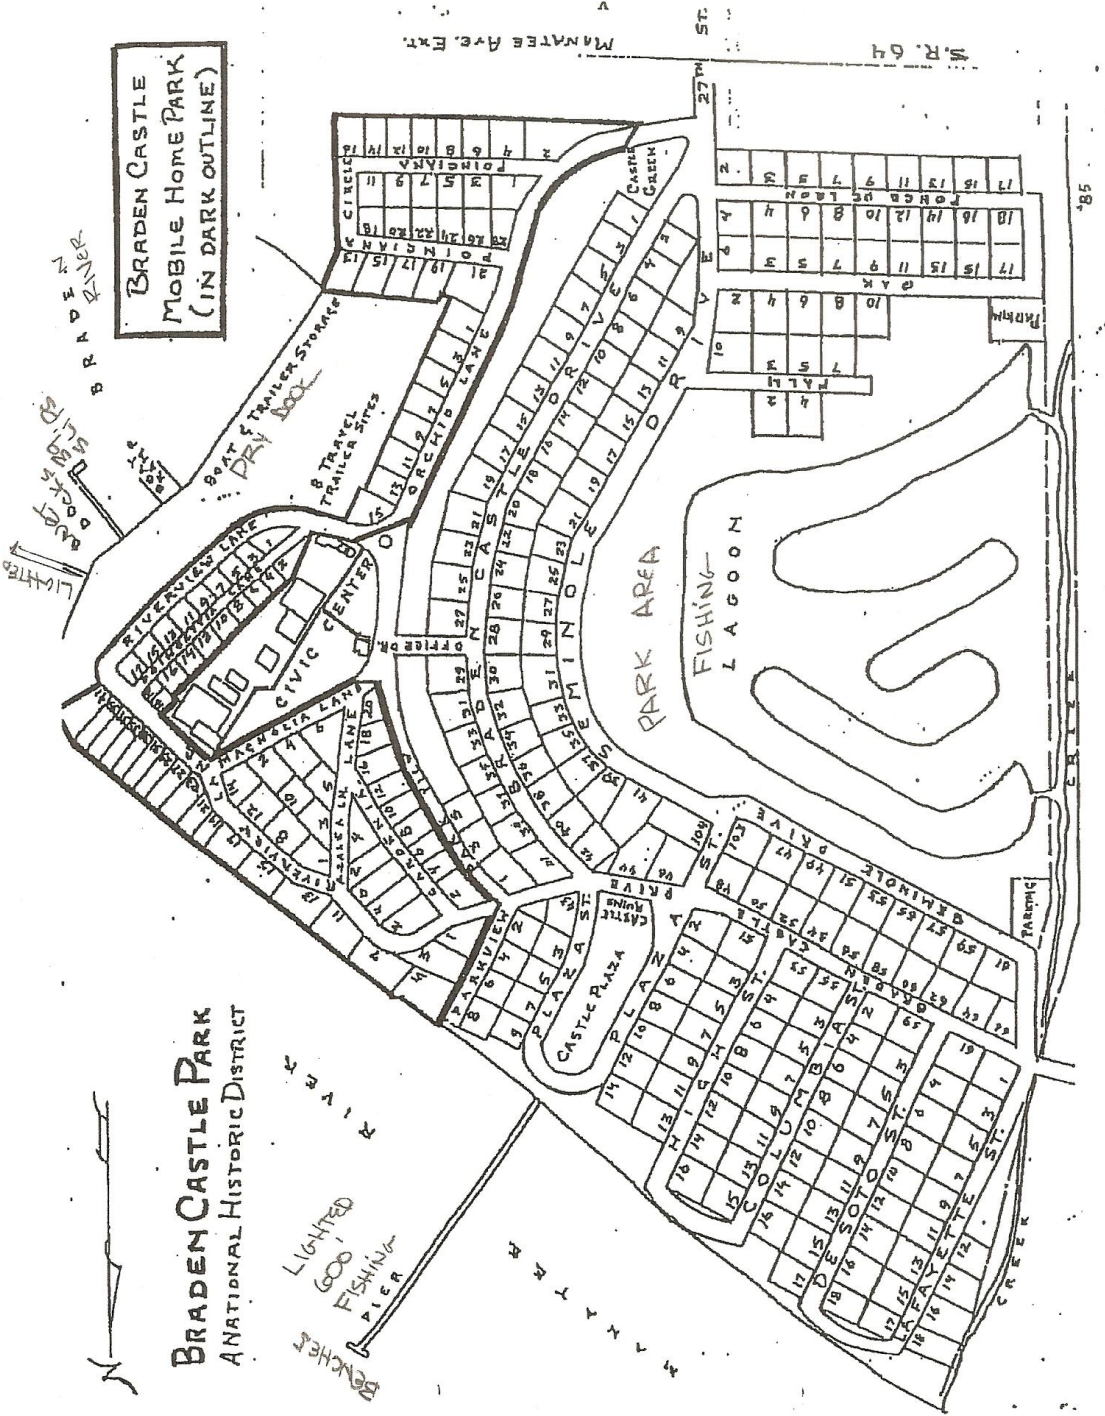

EXHIBIT A

MOBILE HOME PARK LOT LAYOUT

**BRADEN CASTLE PARK**  
ANATIONAL HISTORIC DISTRICT

**BRADEN CASTLE  
MOBILE HOME PARK  
(IN DARK OUTLINE)**

RECREATION  
BENCH  
LIGHTE  
GOO  
FISHING  
PIER

LIGHTS  
BENCH  
DRY DOCK  
TRAVEL TRAILER SITES  
BOAT TRAILER STORAGE